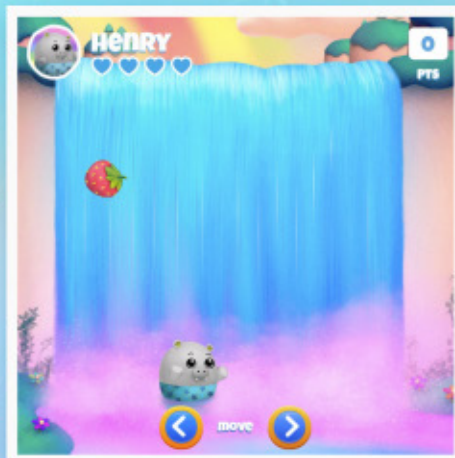

Interactive Games & Downloadable Games

Children can visit the website DREAMBEAMS.CA to have fun and play online:

✓ 3 interactive games are available from the main page!